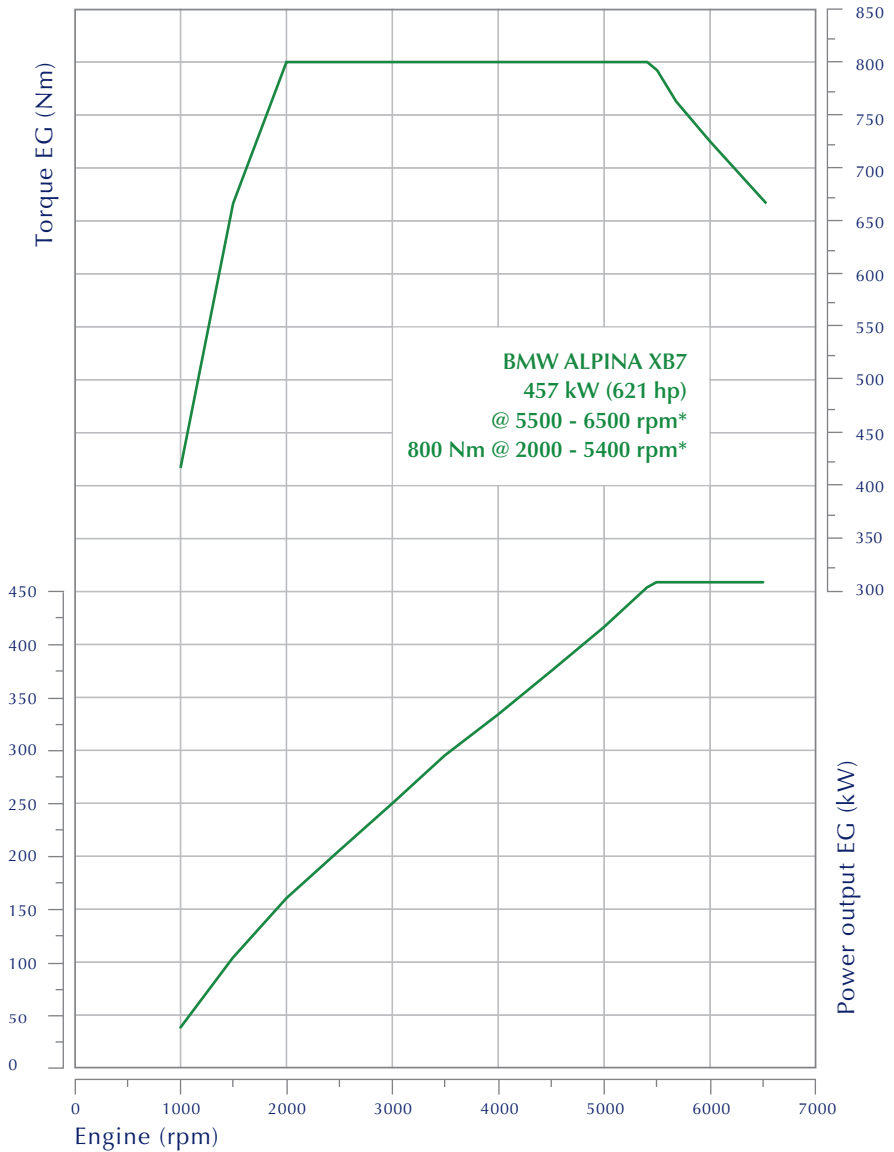

BMW ALPINA XB7 PERFORMANCE AND TORQUE DIAGRAM

*Preliminary data.